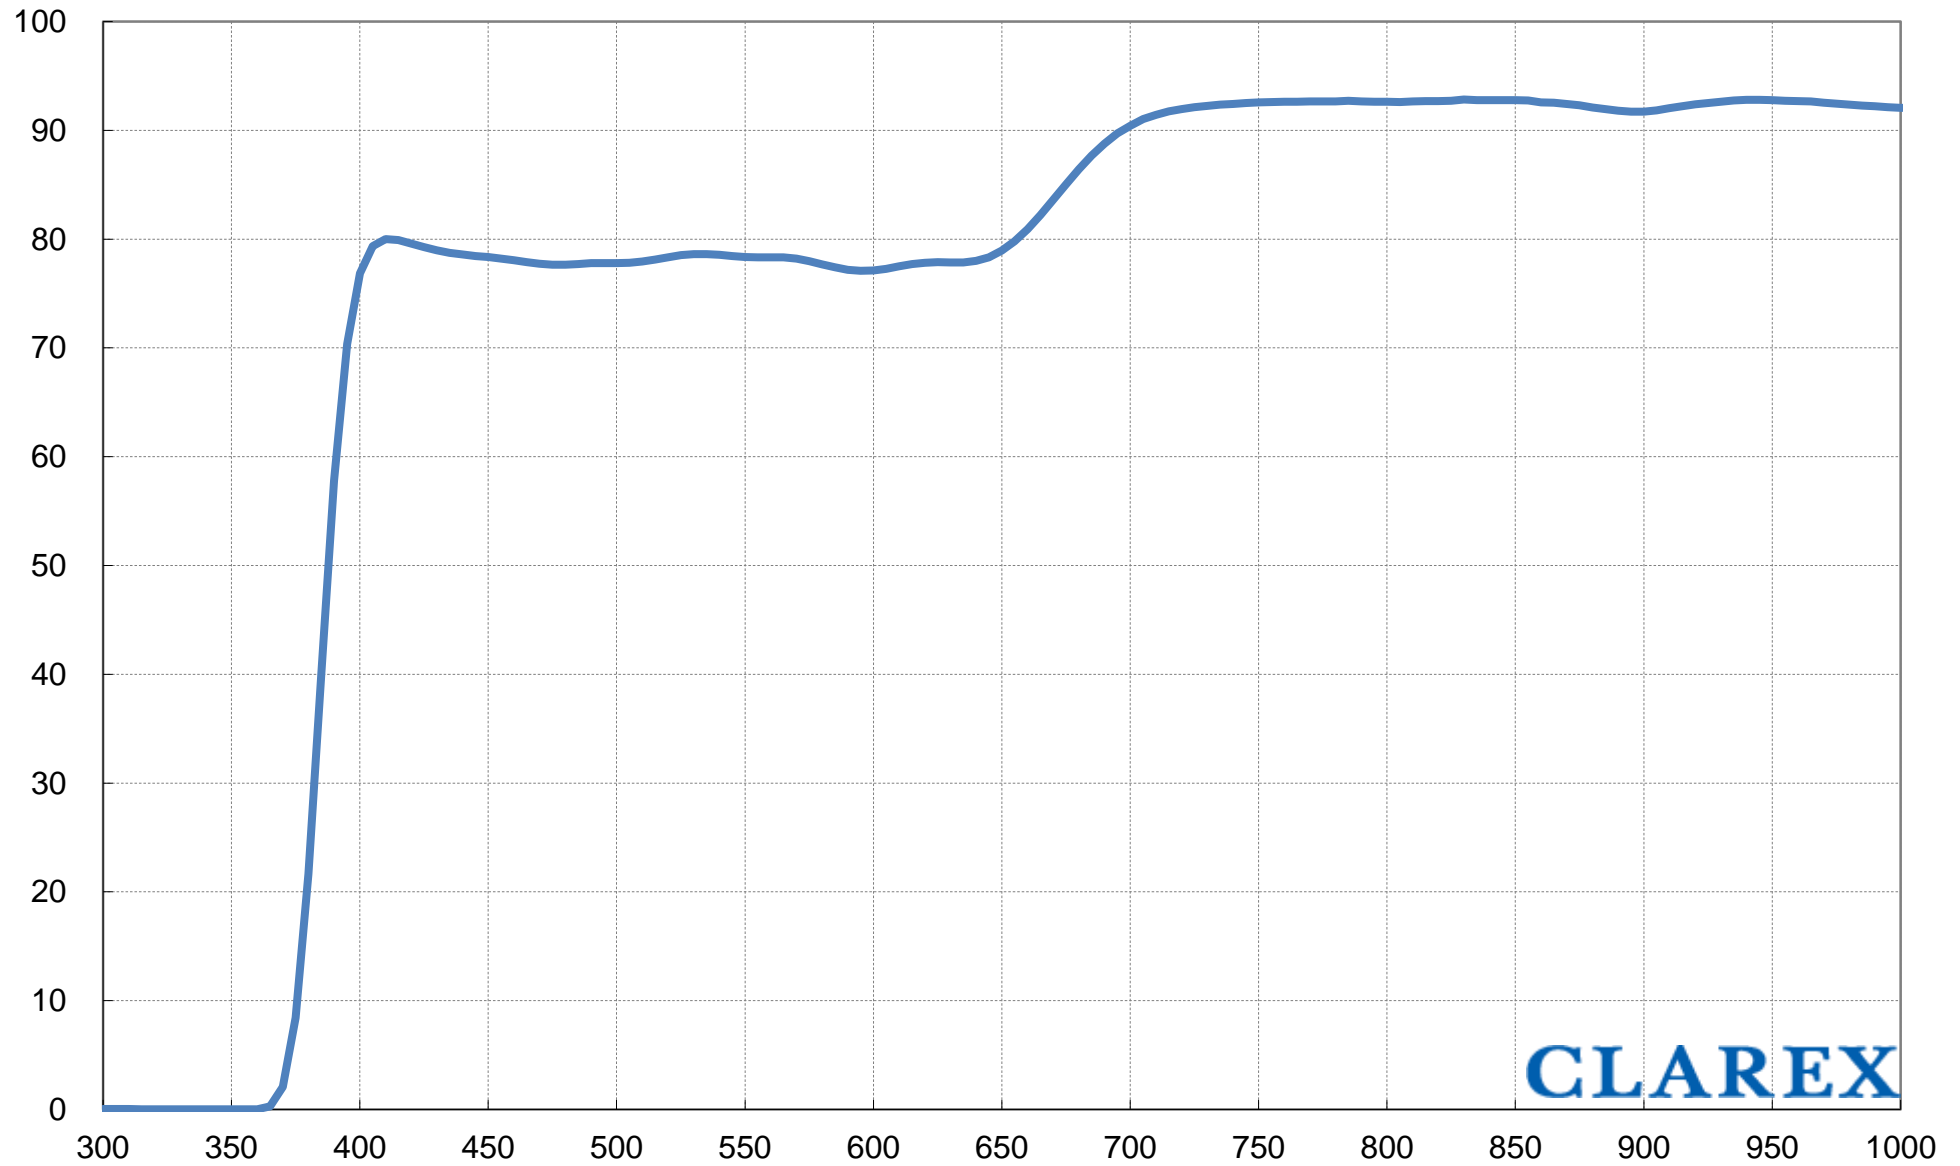

Transmission (%)

CLAREX Flat PB-80 (Black Smoke)

CLAREX

Wavelength (nm)

※ These are our experimental measured values in 1.0mm thick.
※ Value provided cannot be guaranteed in your application due to circumstances beyond our control.